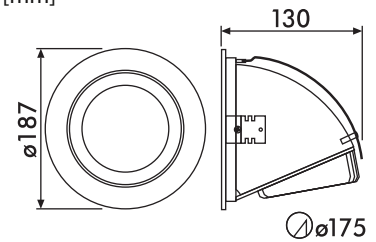

SEKSTANT is a versatile, modern and elegant LED luminaire. The light beam can be easily directed by moving head LED module.

[mm]

Type	Rated luminous flux of luminaire	Colour temperature	Beam angle	Rated power	CRI	Weight	Dimensions (LxWxH)
SX-20-R-35W-3040	2 100lm	warm white 3000K	40°	35W	>82	1,0kg	187x130mm
SX-20-R-35W-4240	2 400lm	neutral white 4200K	40°	35W	>84	1,0kg	187x130mm
SX-20-R-35W-3015	2 200lm	warm white 3000K	15°	36W	>82	1,0kg	187x130mm
SX-20-R-35W-4215	2 400lm	neutral white 4200K	15°	36W	>84	1,0kg	187x130mm