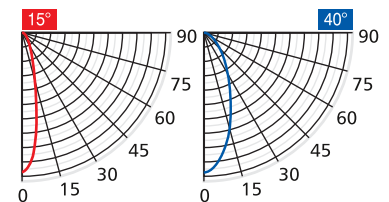

SEKSTANT is a versatile, modern and elegant LED luminaire. The light beam can be easily directed by moving head LED module.

[mm]

Type	Rated luminous flux of luminaire	Colour temperature	Beam angle	Rated power	CRI	Weight	Dimensions (LxWxH)
SX-20-R-35W-3040	2 100lm	warm white 3000K	40°	35W	>82	1,0kg	187x130mm
SX-20-R-35W-4240	2 400lm	neutral white 4200K	40°	35W	>84	1,0kg	187x130mm
SX-20-R-35W-3015	2 200lm	warm white 3000K	15°	36W	>82	1,0kg	187x130mm
SX-20-R-35W-4215	2 400lm	neutral white 4200K	15°	36W	>84	1,0kg	187x130mm